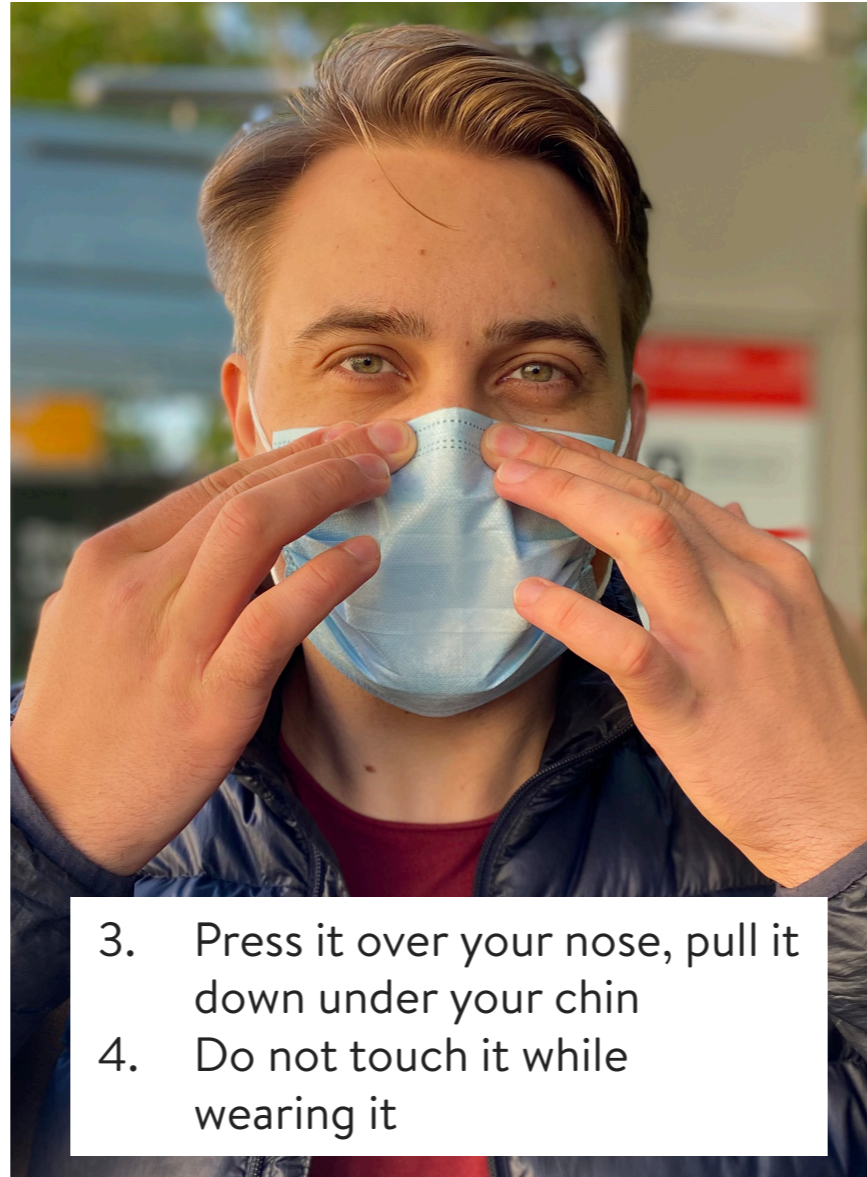

# How to use a face mask:

1. Clean your hands

2. Put the light side towards your face

3. Press it over your nose, pull it down under your chin  
4. Do not touch it while wearing it

5. Put it in the nearest rubbish bin